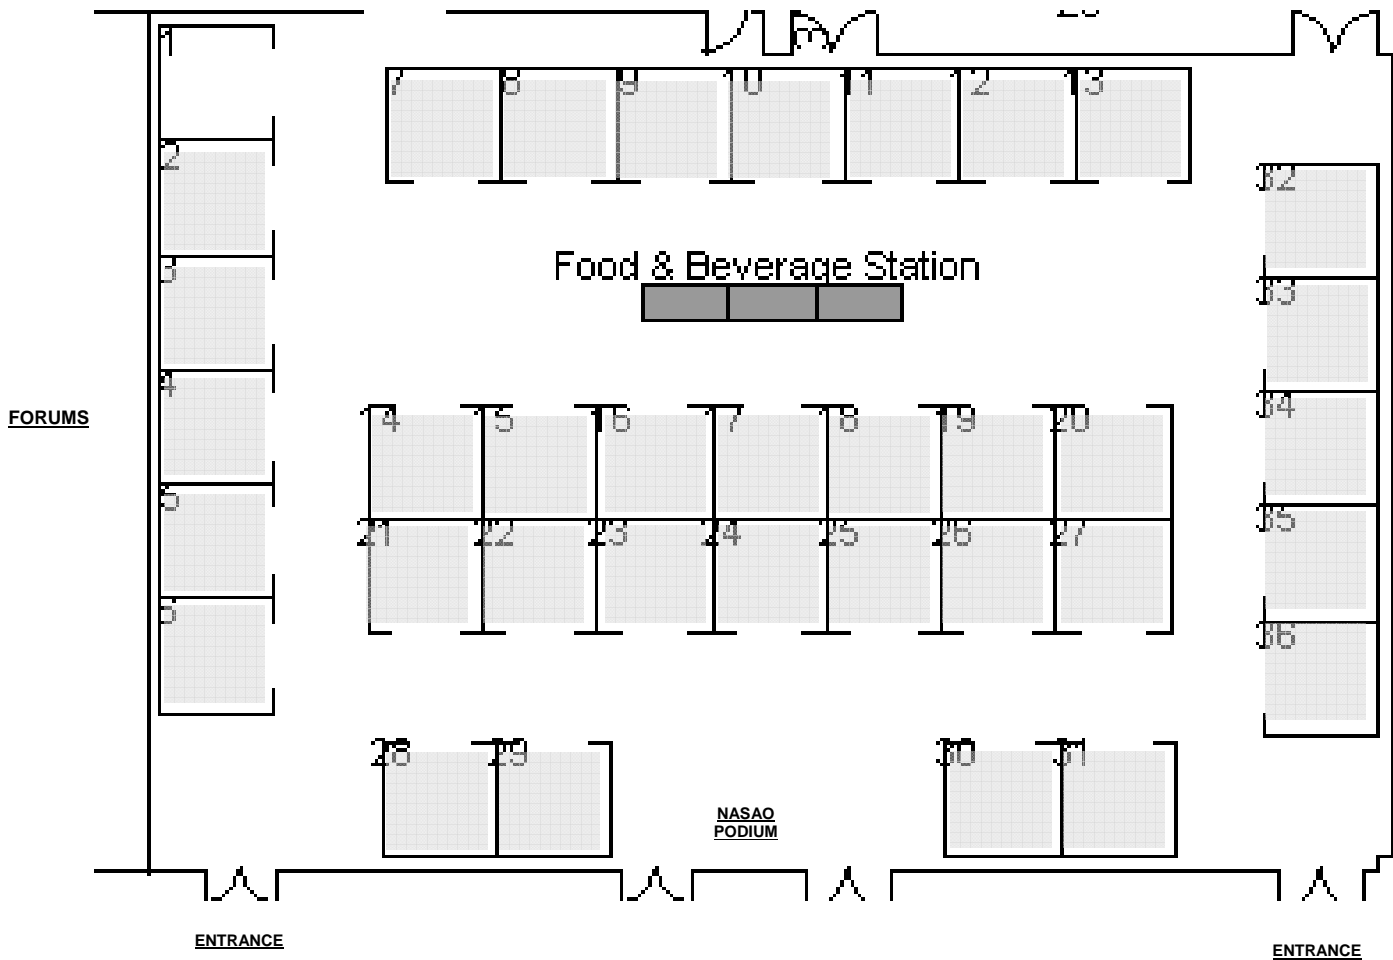

# 2008 NASAO EXHIBIT HALL FLOOR PLAN

## Show Dates & Hours

Sunday, September 28	5:30 p.m. – 7:30 p.m.
Monday, September 29	8:00 a.m. – 5:00 p.m.
Tuesday, September 30	8:00 a.m. – 12:00 p.m.